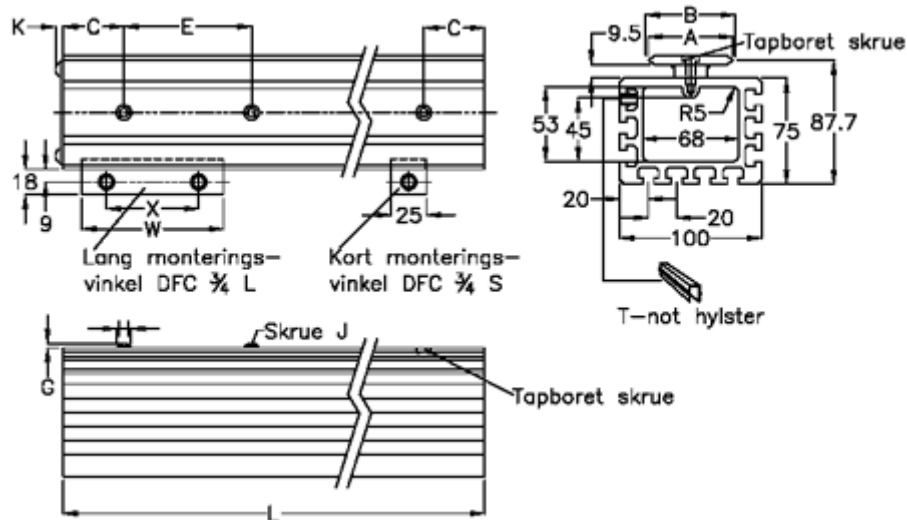

Article number: 0571379161

Description: Hepco GV3 slide beam SB M 44 L7916 P1

Measures

A	= 44	K	= 5.5
B	= 44.81	L	= 7916
C	= 43	Long mounting angle	= DFC4S
E	= 90	Precision type	= P1
For bearing	= AU 44 34	Short mounting angle	= DFC4L
G	= 3.3	W	= 100
H	= 10.5	Weight kg/1000	= 10.0
J	= M6	x	= 65